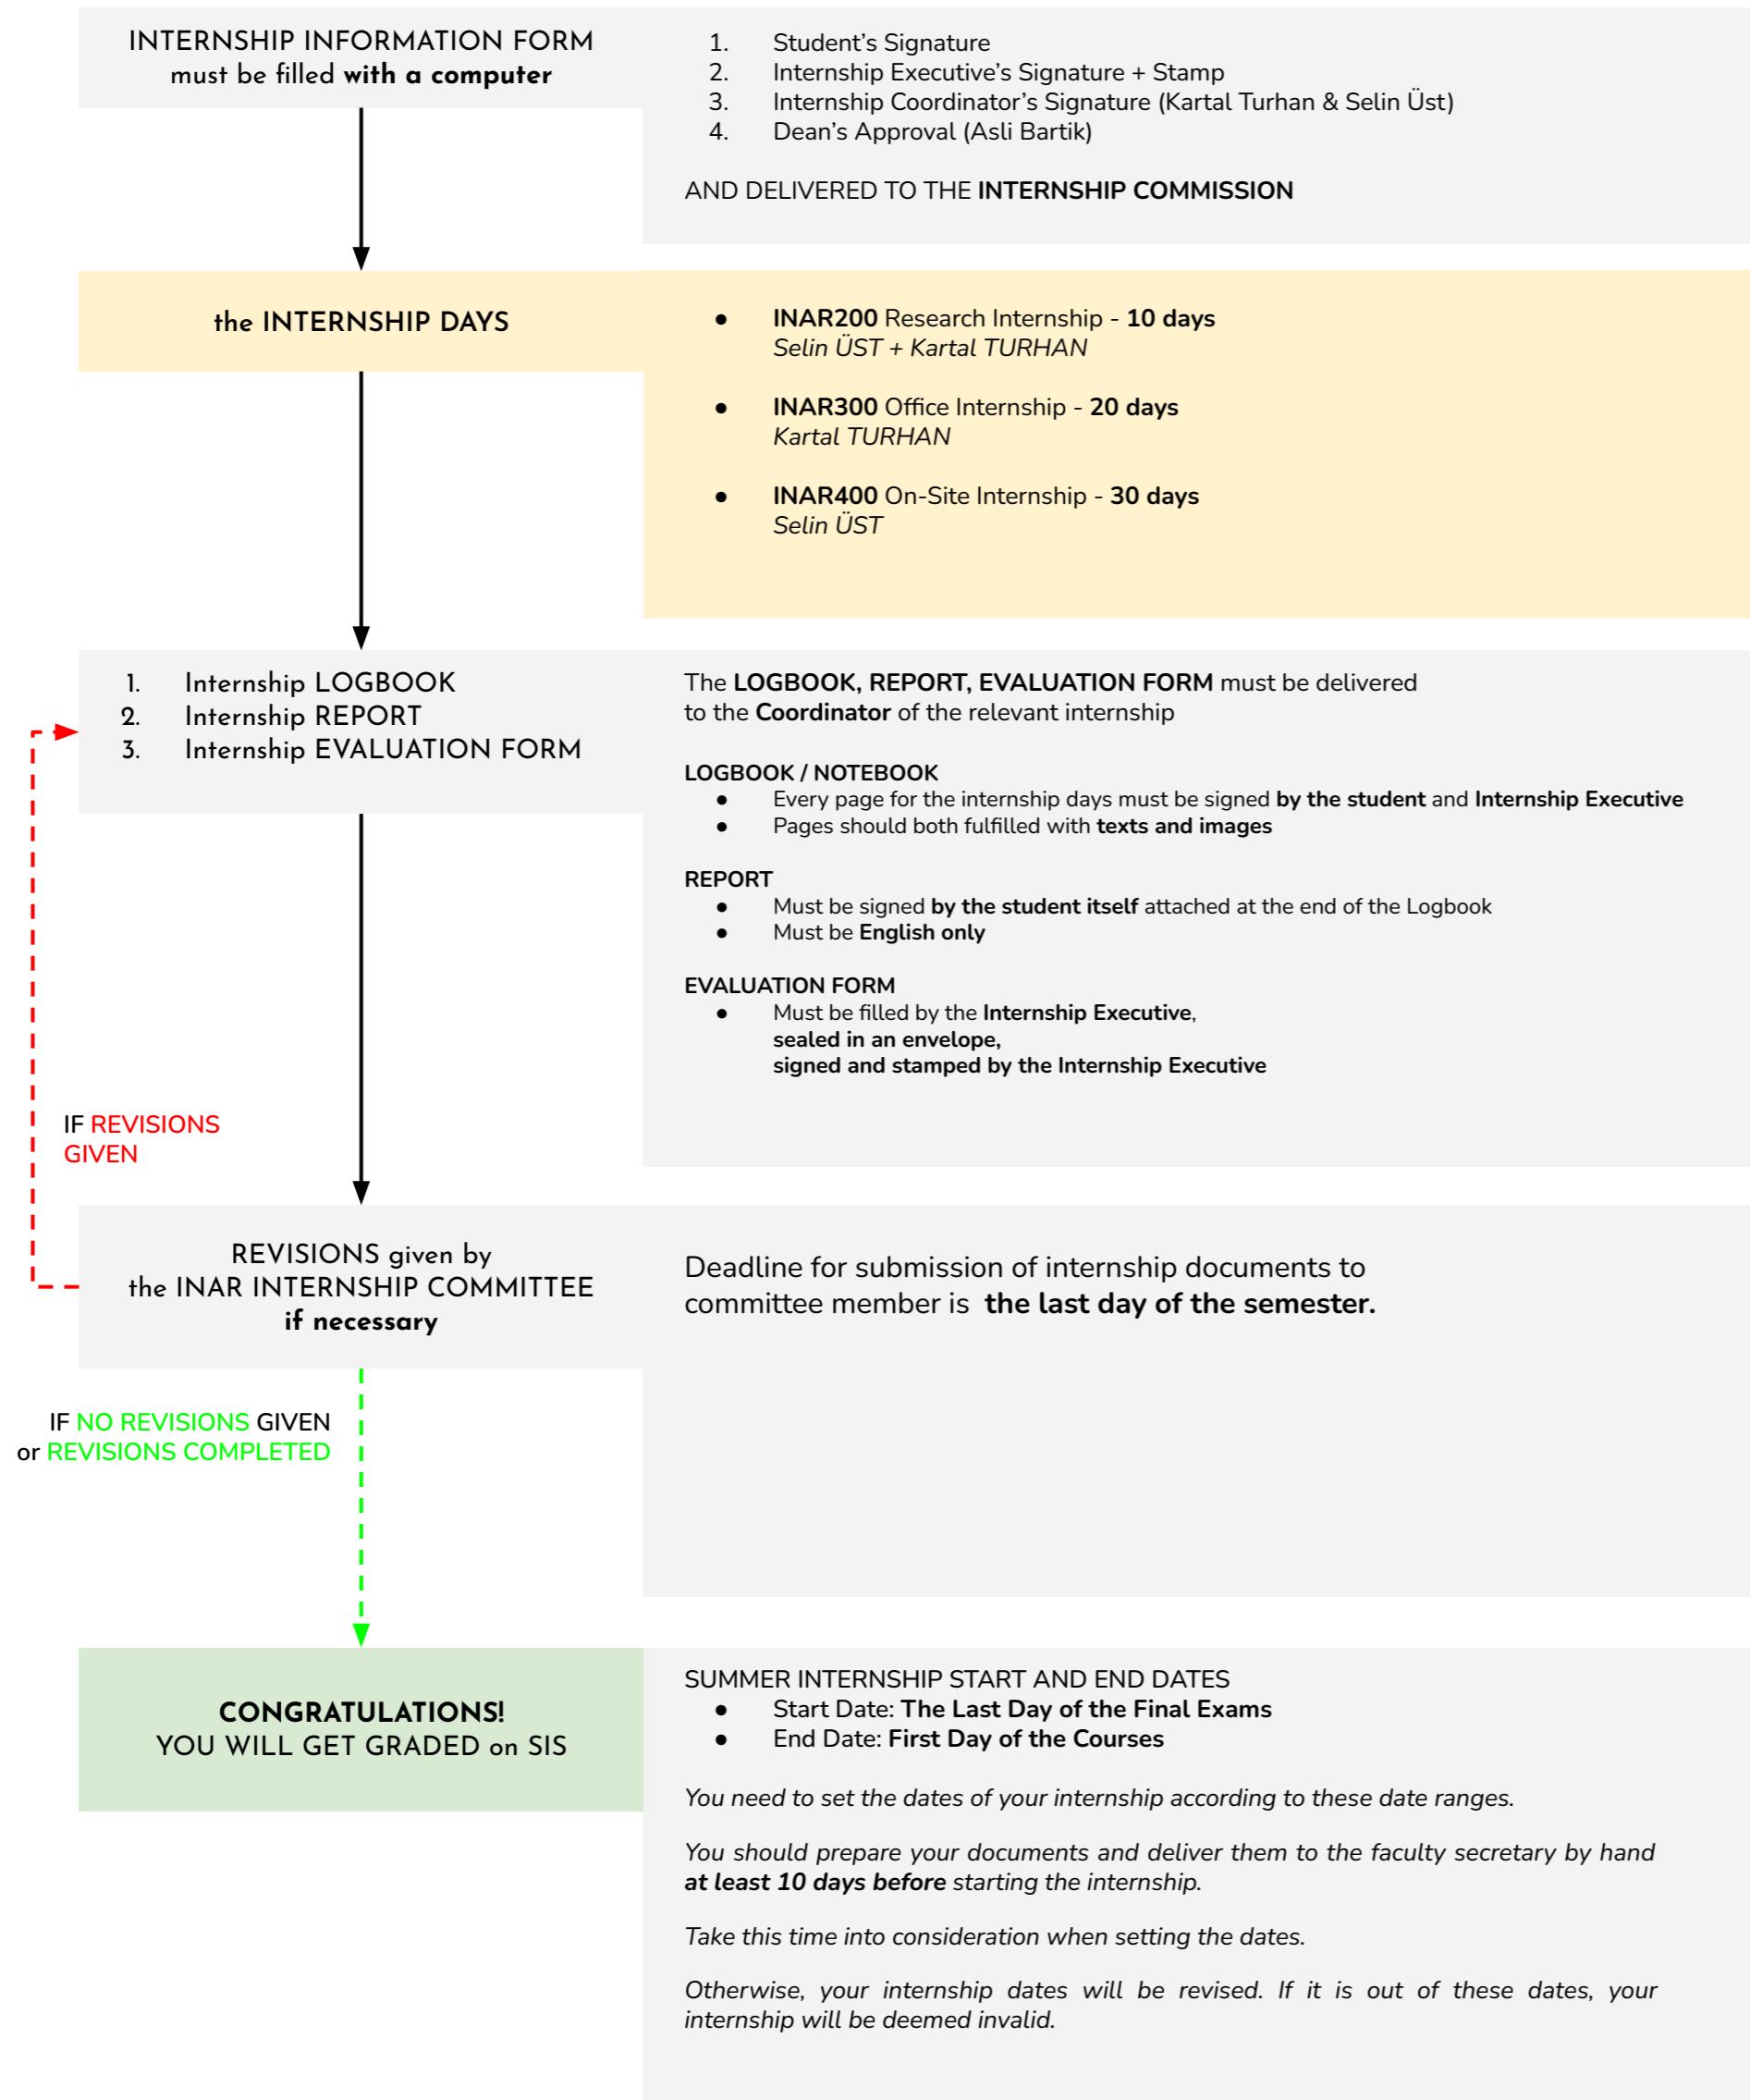

INTERNSHIP PROCESS CHART
for
OzU Interior Architecture and Environmental Design Students

*You can reach all the required documents via
<https://www.ozyegin.edu.tr/en/interior-architecture-and-environmental-design/undergraduate/internship>

IMPORTANT

- **WORK PERMIT EXEMPTION CERTIFICATE IS REQUIRED FOR FOREIGN STUDENTS TO DO THEIR INTERNSHIP IN TURKEY**
- **INTERNSHIP DAYS SHOULD NOT COINCIDE WITH CLASS DAYS.**
- **INTERNSHIP CANNOT BE DONE DURING THE PERIOD AND IN MID-TERM HOLIDAY**
- **WHETHER YOU WORK IN PROMOTION (IN OZU) OR AS AN ASSISTANT DURING THE SUMMER PERIOD, THE RELEVANT DAY SHOULD BE RESERVED FOR INTERNSHIP ONLY.**
- **THOSE WHO TAKE A COURSE IN THE SUMMER SCHOOL SHOULD NOT TAKE ANY OTHER COURSES FROM THE SUMMER SCHOOL IF THEY WANT TO DO AN INAR 200 INTERNSHIP. IF YOU ARE GOING TO DO AN INAR200 INTERNSHIP ABROAD, THE SAME THING IS IN QUESTION.**
- **YOU DO NOT HAVE TO PAY ANY FEES FOR INTERNSHIPS DURING THE SUMMER PERIOD. HOWEVER, INTERNSHIPS DONE DURING THE EDUCATION PERIOD (FALL OR SPRING) ARE INCLUDED IN THE CREDIT ACCOUNT.**