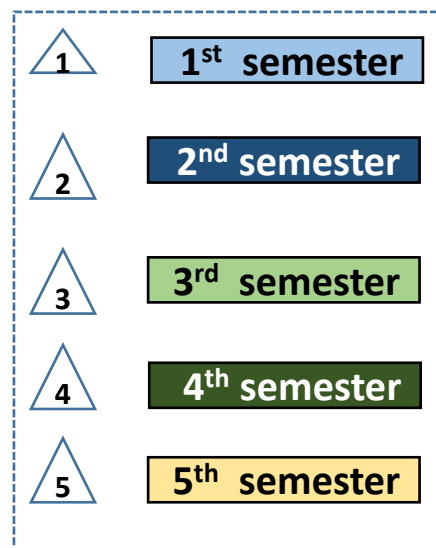

Management Information Systems UG Program Prerequisite Chain

5th Sem.

6th Sem.