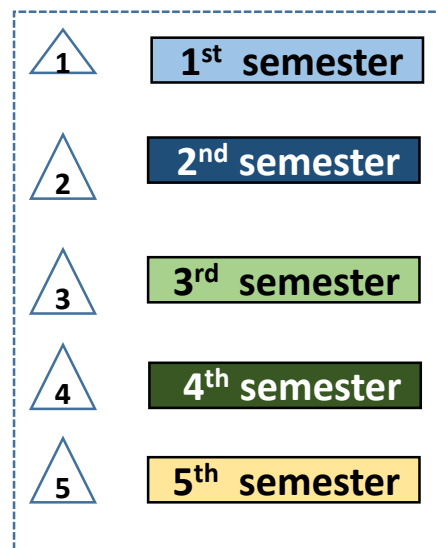

Management Information Systems UG Program Prerequisite Chain

5th Sem.

6th Sem.